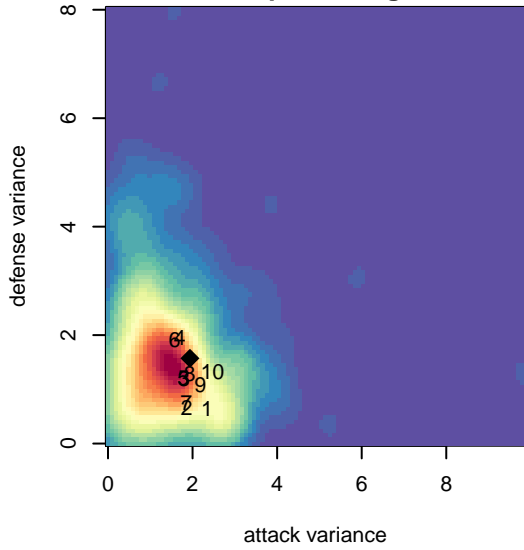

# Impact FC Black B97

Cascade SC  
 Renton, WA  
 B97 total strength=1630  
 attack=20.02 defense=15.78  
 fall league = PSPL Classic 2 U17

alt names used:  
 Cascade Impact FC 97 Black  
 CSC Impact FC 97 Black  
 Impact FC 97 Black  
 GRJSA CASCADE IMPACT FC 97 BLACK (WA

Venues played:  
 2014 Rainier Challenge Copa U17  
 2014 Crossfire Select Cup BU17 Silver  
 2014 Skagit Super Cup HS Gold  
 2014 PSPL Classic 2 U17  
 2014 WA Cup U17 Bronze U17

**Impact FC Black B97**  
 Dots are actual minus expected GF (blue circles) and GA (red triangles).  
 Blue line is smoothed change in attack strength. Red is smoothed change in defense strength.

**attack and defense variance (black dot)  
relative to other teams  
and top 10 in region**

**attack and defense rating  
relative to others at age  
and all opponents in last 13 months**

**Performance relative to 13 month average**