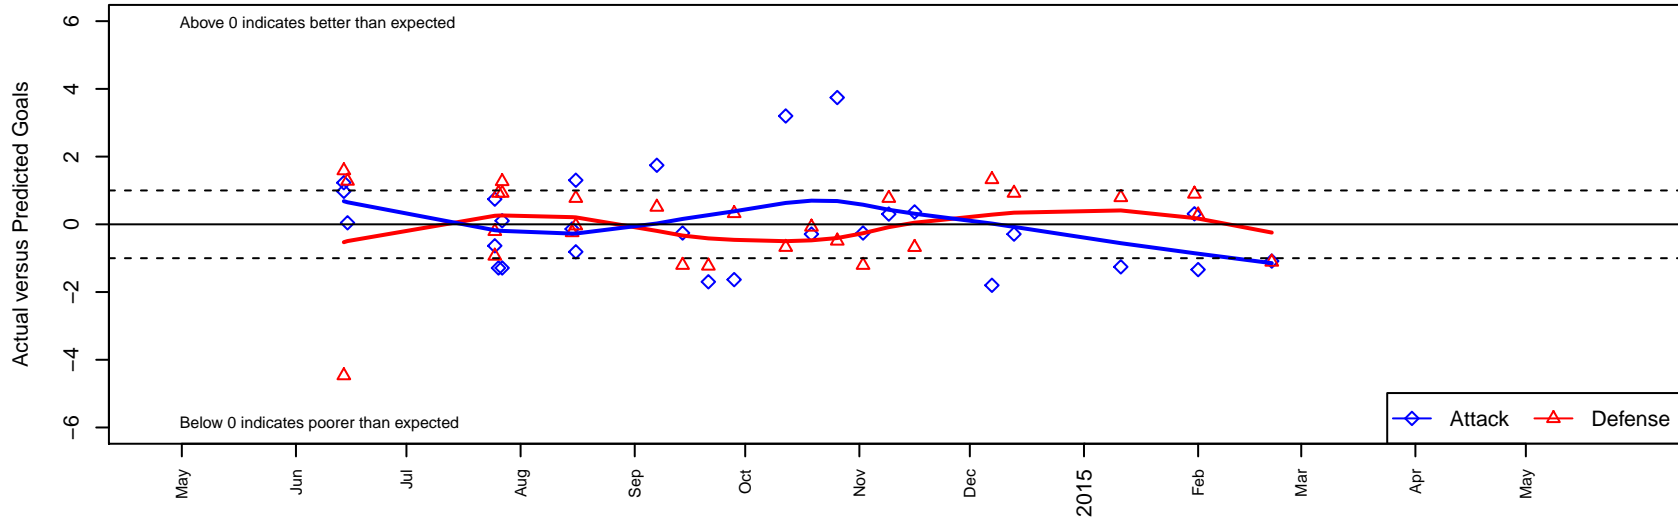

# Impact FC Black B97

Cascade SC  
 Renton, WA  
 B97 total strength=1630  
 attack=20.02 defense=15.78  
 fall league = PSPL Classic 2 U17

alt names used:  
 Cascade Impact FC 97 Black  
 CSC Impact FC 97 Black  
 Impact FC 97 Black  
 GRJSA CASCADE IMPACT FC 97 BLACK (WA

Venues played:  
 2014 Rainier Challenge Copa U17  
 2014 Crossfire Select Cup BU17 Silver  
 2014 Skagit Super Cup HS Gold  
 2014 PSPL Classic 2 U17  
 2014 WA Cup U17 Bronze U17

**Impact FC Black B97**  
 Dots are actual minus expected GF (blue circles) and GA (red triangles).  
 Blue line is smoothed change in attack strength. Red is smoothed change in defense strength.

**attack and defense variance (black dot)  
relative to other teams  
and top 10 in region**

**attack and defense rating  
relative to others at age  
and all opponents in last 13 months**

**Performance relative to 13 month average**