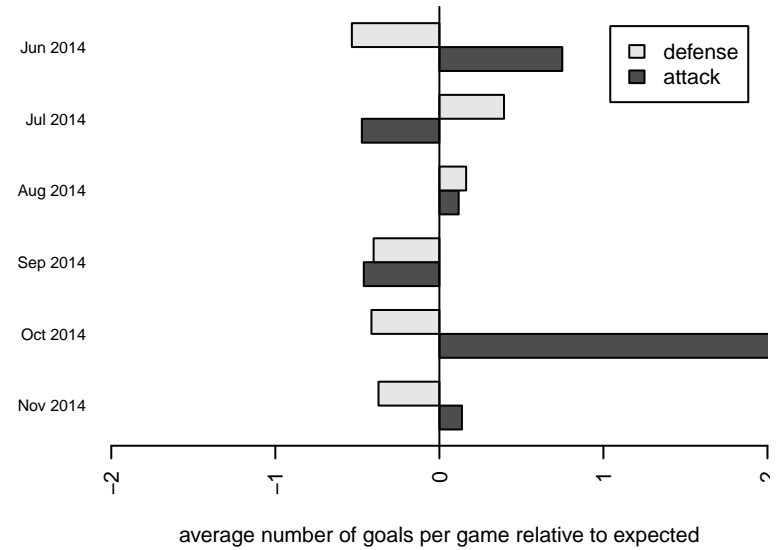

Performance relative to 13 month average