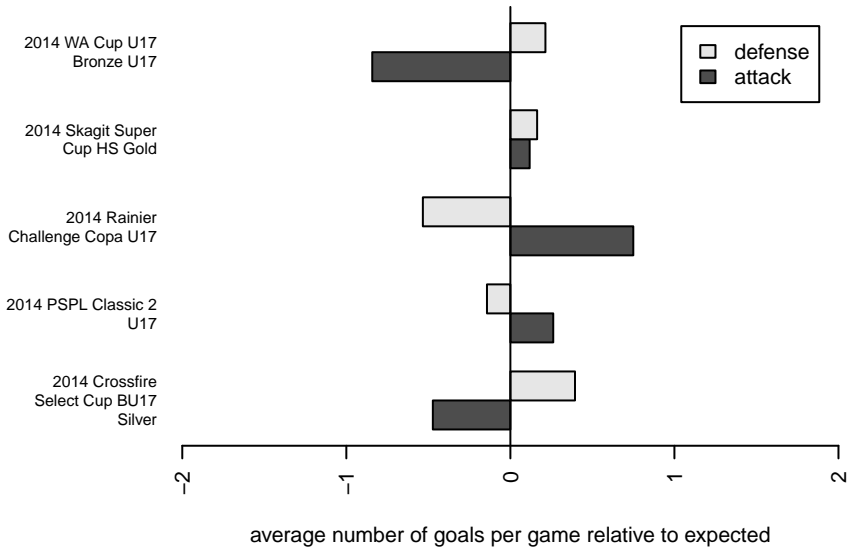

# Impact FC Black B97

Cascade SC  
 Renton, WA  
 B97 total strength=1630  
 attack=20.02 defense=15.78  
 fall league = PSPL Classic 2 U17

alt names used:  
 Cascade Impact FC 97 Black  
 CSC Impact FC 97 Black  
 Impact FC 97 Black  
 GRJSA CASCADE IMPACT FC 97 BLACK (WA

Venues played:  
 2014 Rainier Challenge Copa U17  
 2014 Crossfire Select Cup BU17 Silver  
 2014 Skagit Super Cup HS Gold  
 2014 PSPL Classic 2 U17  
 2014 WA Cup U17 Bronze U17

**Impact FC Black B97**  
 Dots are actual minus expected GF (blue circles) and GA (red triangles).  
 Blue line is smoothed change in attack strength. Red is smoothed change in defense strength.

**attack and defense variance (black dot)  
relative to other teams  
and top 10 in region**

**attack and defense rating  
relative to others at age  
and all opponents in last 13 months**

**Performance relative to 13 month average**