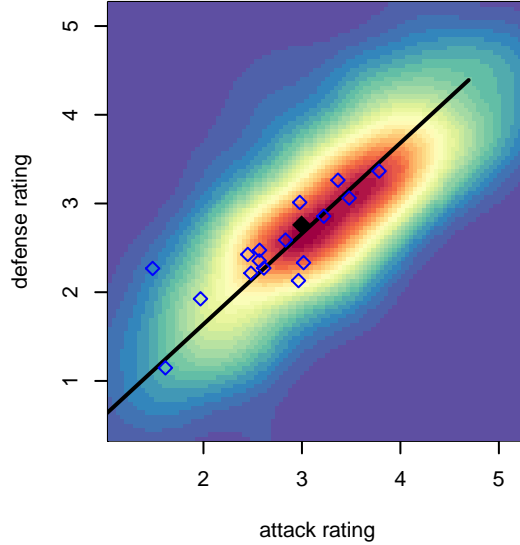

# Impact FC Black B97

Cascade SC  
 Renton, WA  
 B97 total strength=1630  
 attack=20.02 defense=15.78  
 fall league = PSPL Classic 2 U17

alt names used:  
 Cascade Impact FC 97 Black  
 CSC Impact FC 97 Black  
 Impact FC 97 Black  
 GRJSA CASCADE IMPACT FC 97 BLACK (WA

Venues played:  
 2014 Rainier Challenge Copa U17  
 2014 Crossfire Select Cup BU17 Silver  
 2014 Skagit Super Cup HS Gold  
 2014 PSPL Classic 2 U17  
 2014 WA Cup U17 Bronze U17

**Impact FC Black B97**  
 Dots are actual minus expected GF (blue circles) and GA (red triangles).  
 Blue line is smoothed change in attack strength. Red is smoothed change in defense strength.

**attack and defense variance (black dot)  
relative to other teams  
and top 10 in region**

**attack and defense rating  
relative to others at age  
and all opponents in last 13 months**

**Performance relative to 13 month average**