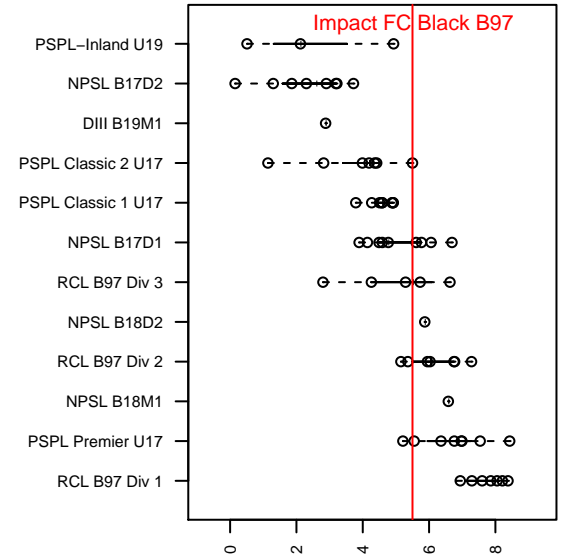

# Impact FC Black B97

Cascade SC  
 Renton, WA  
 B97 total strength=1630  
 attack=20.02 defense=15.78  
 fall league = PSPL Classic 2 U17

alt names used:  
 Cascade Impact FC 97 Black  
 CSC Impact FC 97 Black  
 Impact FC 97 Black  
 GRJSA CASCADE IMPACT FC 97 BLACK (WA

Venues played:  
 2014 Rainier Challenge Copa U17  
 2014 Crossfire Select Cup BU17 Silver  
 2014 Skagit Super Cup HS Gold  
 2014 PSPL Classic 2 U17  
 2014 WA Cup U17 Bronze U17

**Impact FC Black B97**  
 Dots are actual minus expected GF (blue circles) and GA (red triangles).  
 Blue line is smoothed change in attack strength. Red is smoothed change in defense strength.

**attack and defense variance (black dot)  
relative to other teams  
and top 10 in region**

**attack and defense rating  
relative to others at age  
and all opponents in last 13 months**

**Performance relative to 13 month average**